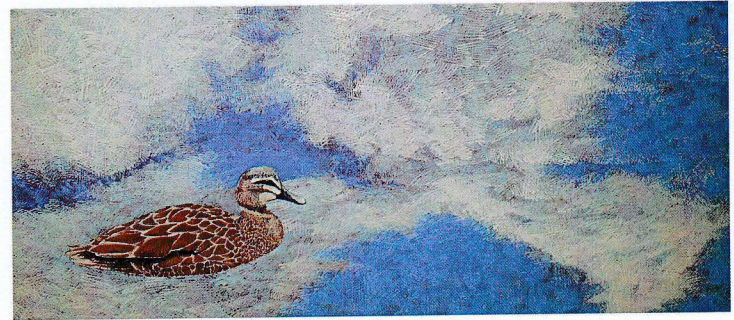

# MIRROR OF HEAVEN

*At the Royal*

**RW EightyEight / Egg tempera and pen work  
at the Royal South Australian Society of Arts,  
Level 1, Institute Building,  
Cnr. North Terrace and Kintore Avenue, Adelaide  
19th March - 9th April 2017.**

[www.rw88.com.au](http://www.rw88.com.au)

The simplicity of mood, yet complexity of form of these breathtaking pen & ink and egg tempera presentations by RW EightyEight will surely inspire and amaze.

Many people who have seen this work, believe that something exclusive and rare has been created.